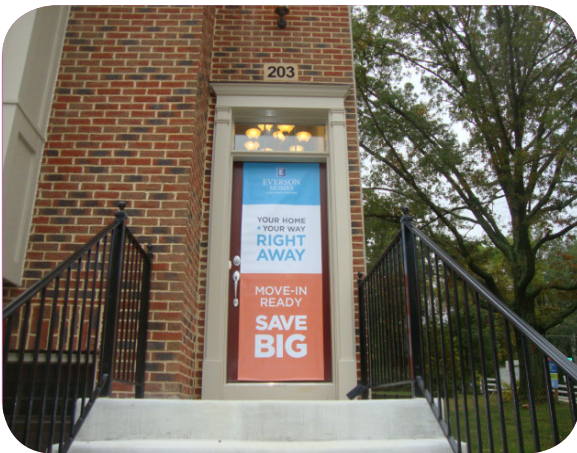

Our work

If it's sign related it's probably something we do!

We look forward to how we can assist you!

SHARMA
ASSOCIATES

Design. Production. Installation.

Take a look inside to see what we can do!

Visit us online at:
www.sharmaassoc.com
or call us at:
301.776.0015